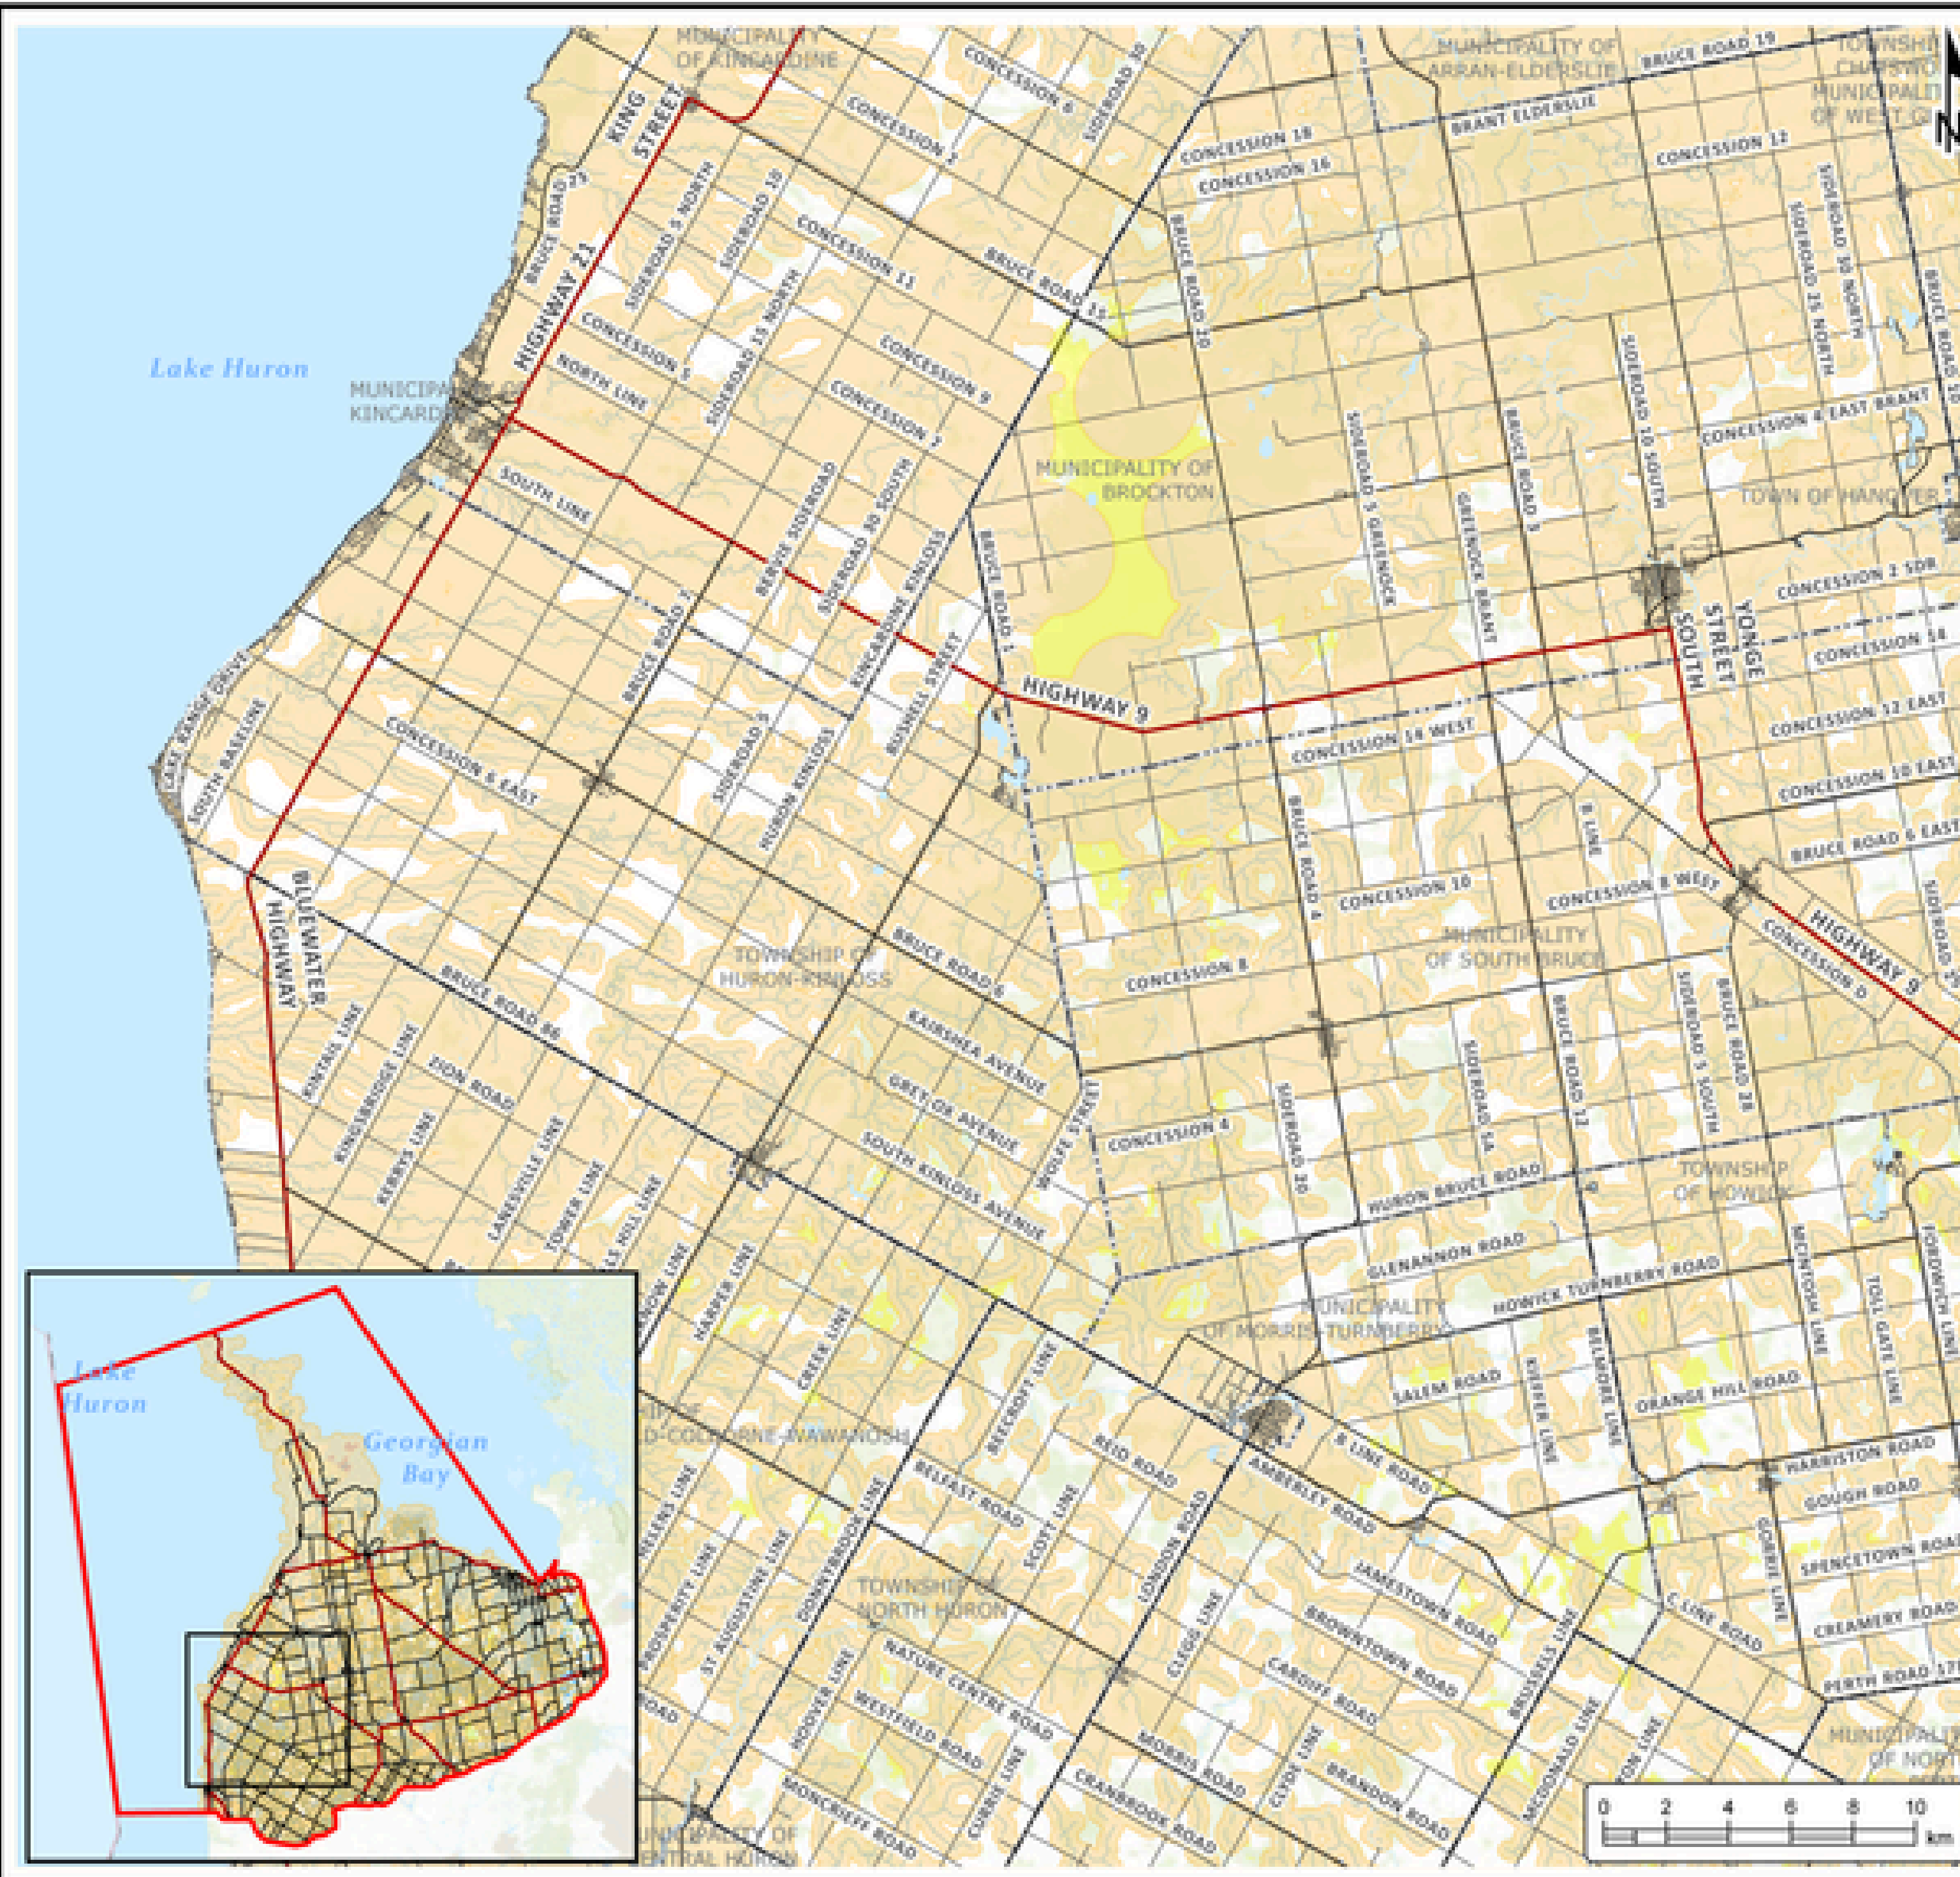

SAUGEEN OJIBWAY NATION SECTOR MAP
OFFICE ENVIRONMENT
 Saugeen Ojibway Nation Territory

LEGEND

-  Highway
-  Major Road
-  Minor Road
-  Watercourse
-  Water Area
-  First Nations Reserve
-  Saugeen Ojibway Nation Territory

Parameters SON Municipal Consultation:

-  May Require Review
-  Needs Review
-  Municipalities

*Areas outside these parameters have no comment at this time

TERRITORY OVERVIEW

Scale:	1:300,000	Projection:	NAD 1983 UTM Zone 17N
Created by:	DBC	Date:	April 2025
Figure:	6		